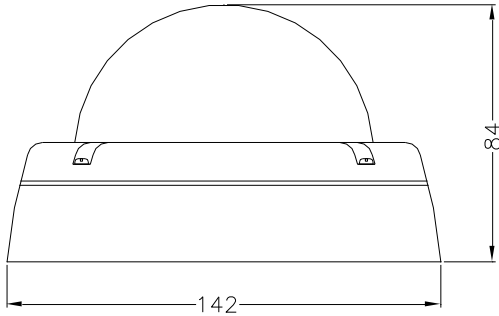

Model name: MHD-61S2SH, converts HD-SDI signal to HDVI (Hi-definition multimedia interface)

Model No.MN1P VER 0.4

MN1P Dome

Dimension (Unit : mm / $\pm 0.3\text{mm}$)

DOME Name : TD2

- **Color: white**
- **Material: Die-Cast Al-alloy**