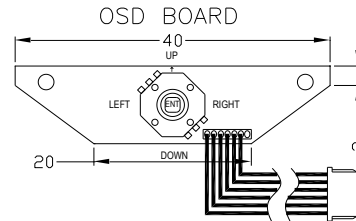

Model name: MHD-61S2SH, converts HD-SDI signal to HDVI (Hi-definition multimedia interface)

Model No.MN1P VER 0.4

MN1P Dome

Dimension (Unit : mm / $\pm 0.3\text{mm}$)

DOME Name : TD2

- **Color: white**
- **Material: Die-Cast Al-alloy**

OSD control key Joy-stick

- **Up/Down/Left/Right/Middle(enter)**

Connector:

- **BNC type:HD-SDI video out**
- **RCA:CVBS video out**
- **Jack:DC power 12V**
- **2wires:IR-Cut filter –External control**

Item No.MHD-83MN1PH-DIRVF-TD2